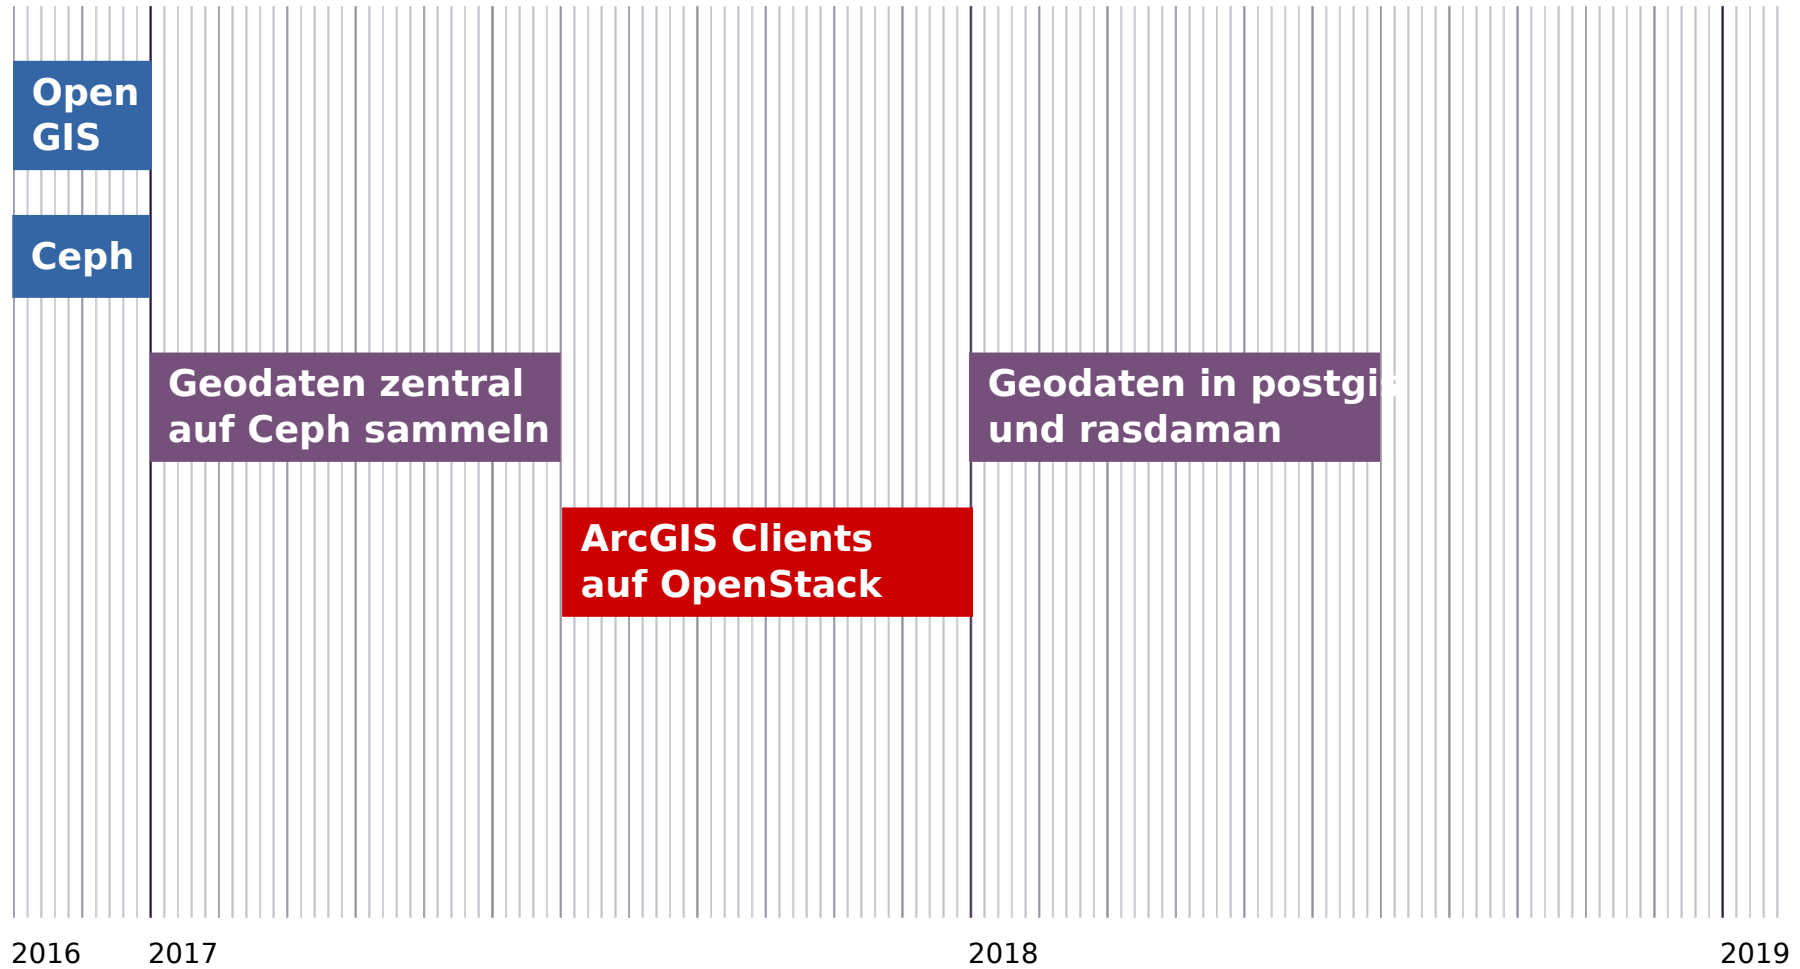

GIS@BFH: Vorschlag Roadmap ITS 2016-2018

Nov Dez Jan Feb Mar Apr Mai Jun Jul Aug Sep Okt Nov Dec Jan Feb Mar Apr Jun Jul Aug Sep Okt Nov Dez Jan