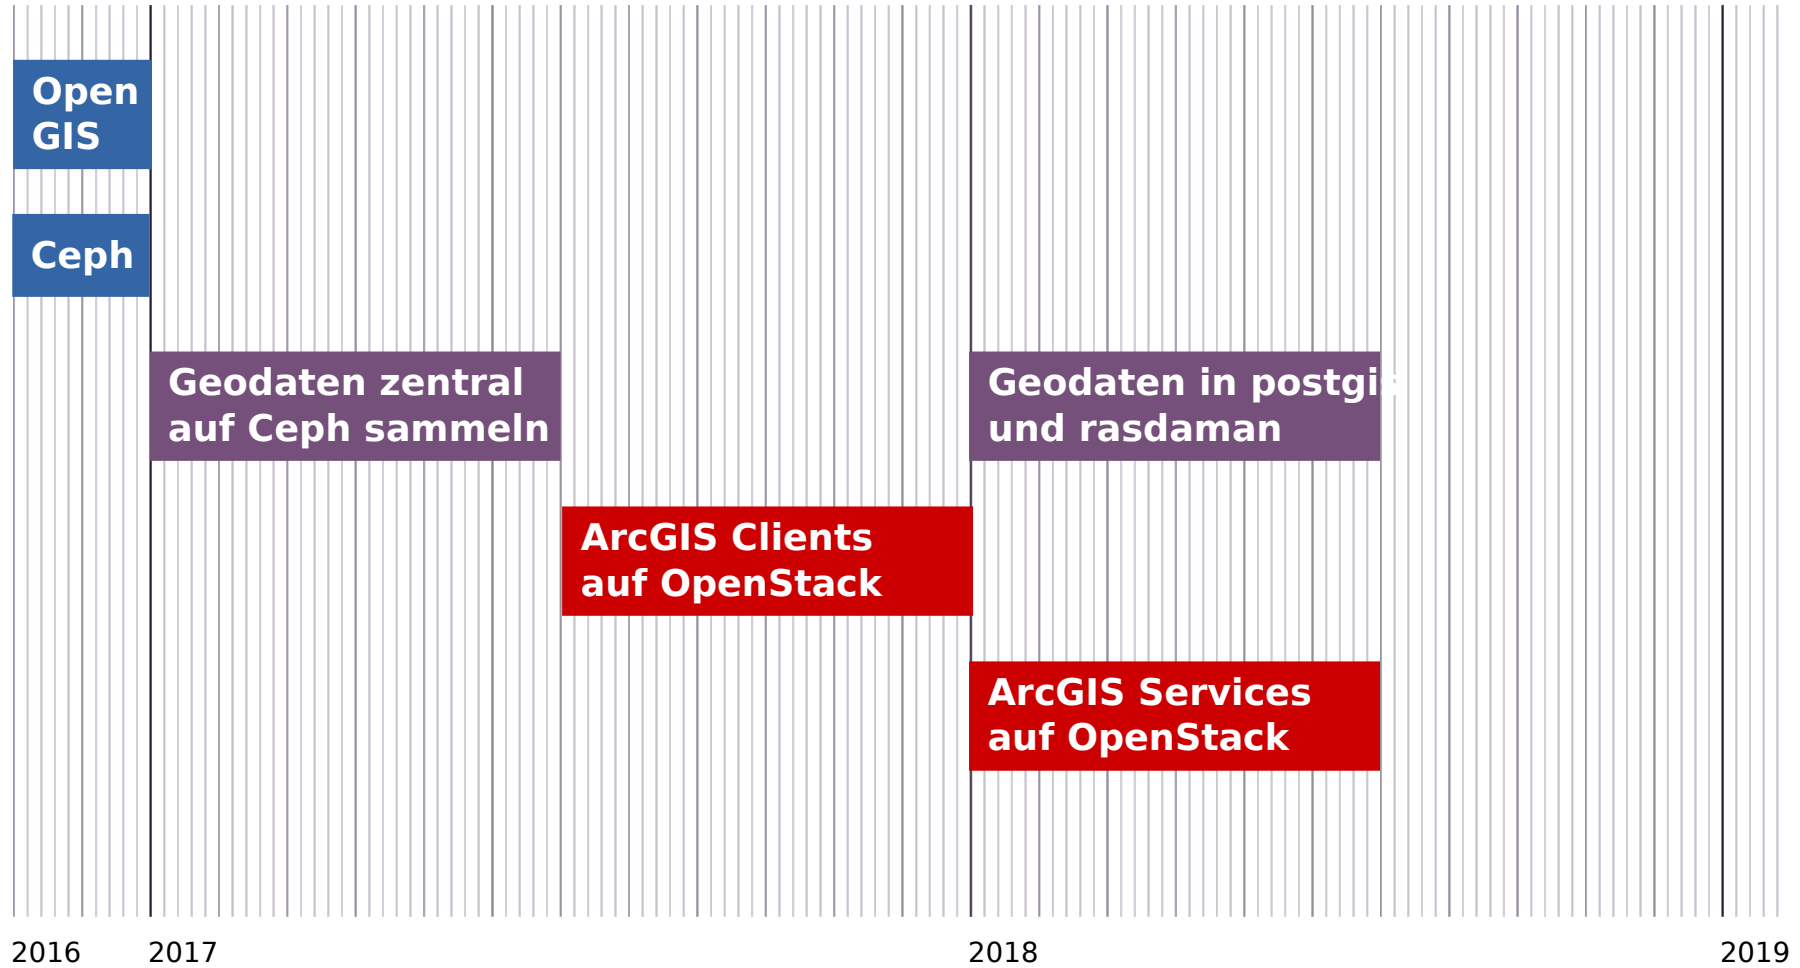

GIS@BFH: Vorschlag Roadmap ITS 2016-2018

2016-10-19/bad9

Nov Dez Jan Feb Mar Apr Mai Jun Jul Aug Sep Okt Nov Dec Jan Feb Mar Apr Jun Jul Aug Sep Okt Nov Dez Jan

git@git.bfh.ch:services/it/infrastructure/linux/files/linux.bfh.ch.git